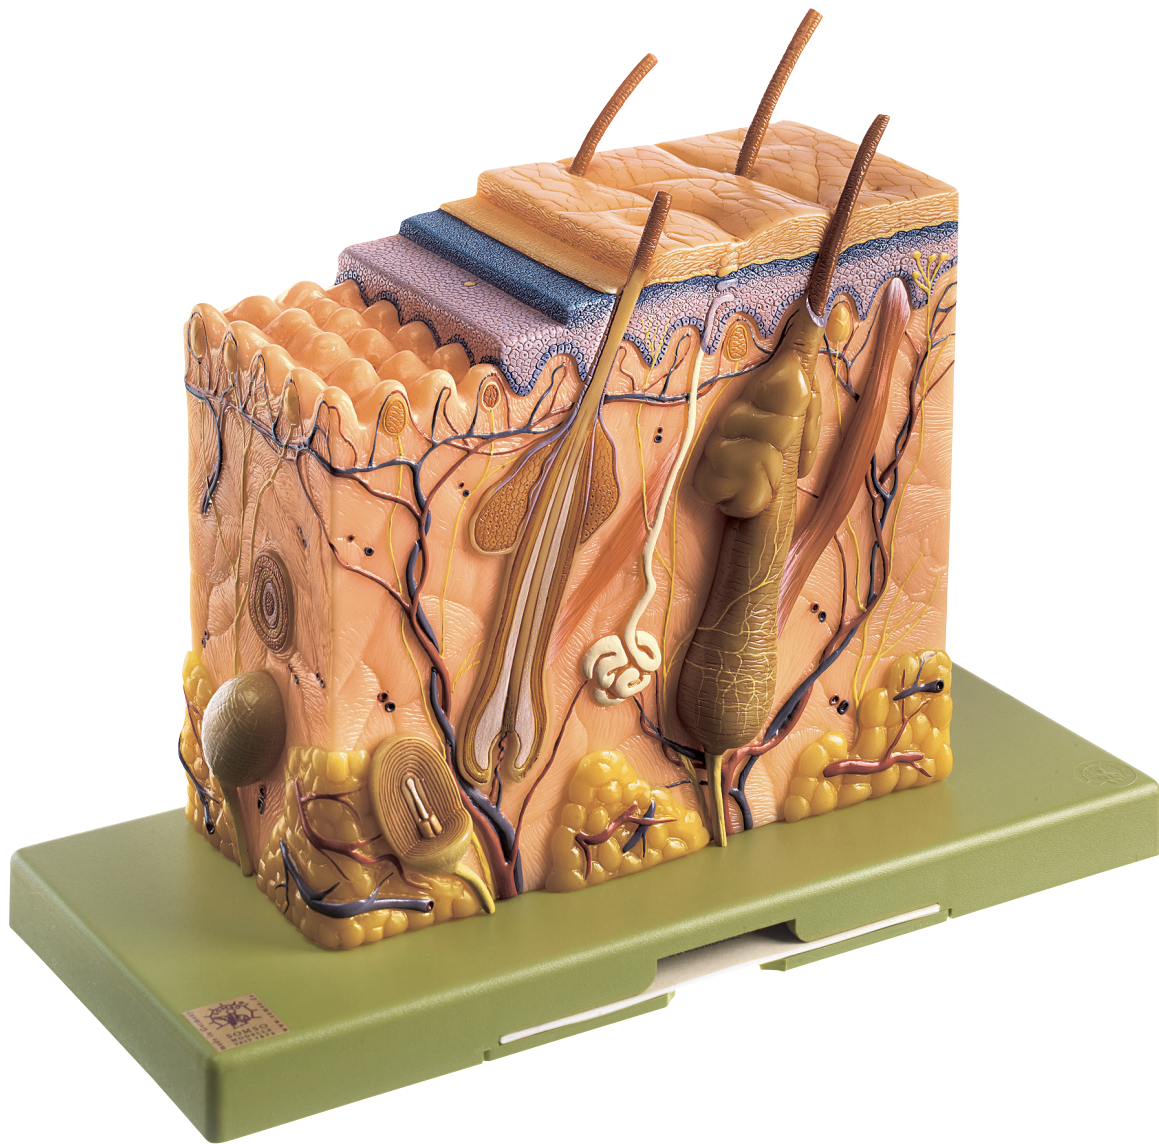

# ANATOMY

## Skin and Hair

Nature is our Model

### KS 4 • BLOCK MODEL OF SECTIONAL OF SKIN

Enlarged approximately 70 times, in SOMSO-PLAST®. Showing the scalp with hair in different sectional planes. Cannot be disassembled. On a green base.

Height: 27 cm, width: 34 cm, depth: 15 cm, weight: 1.8 kg